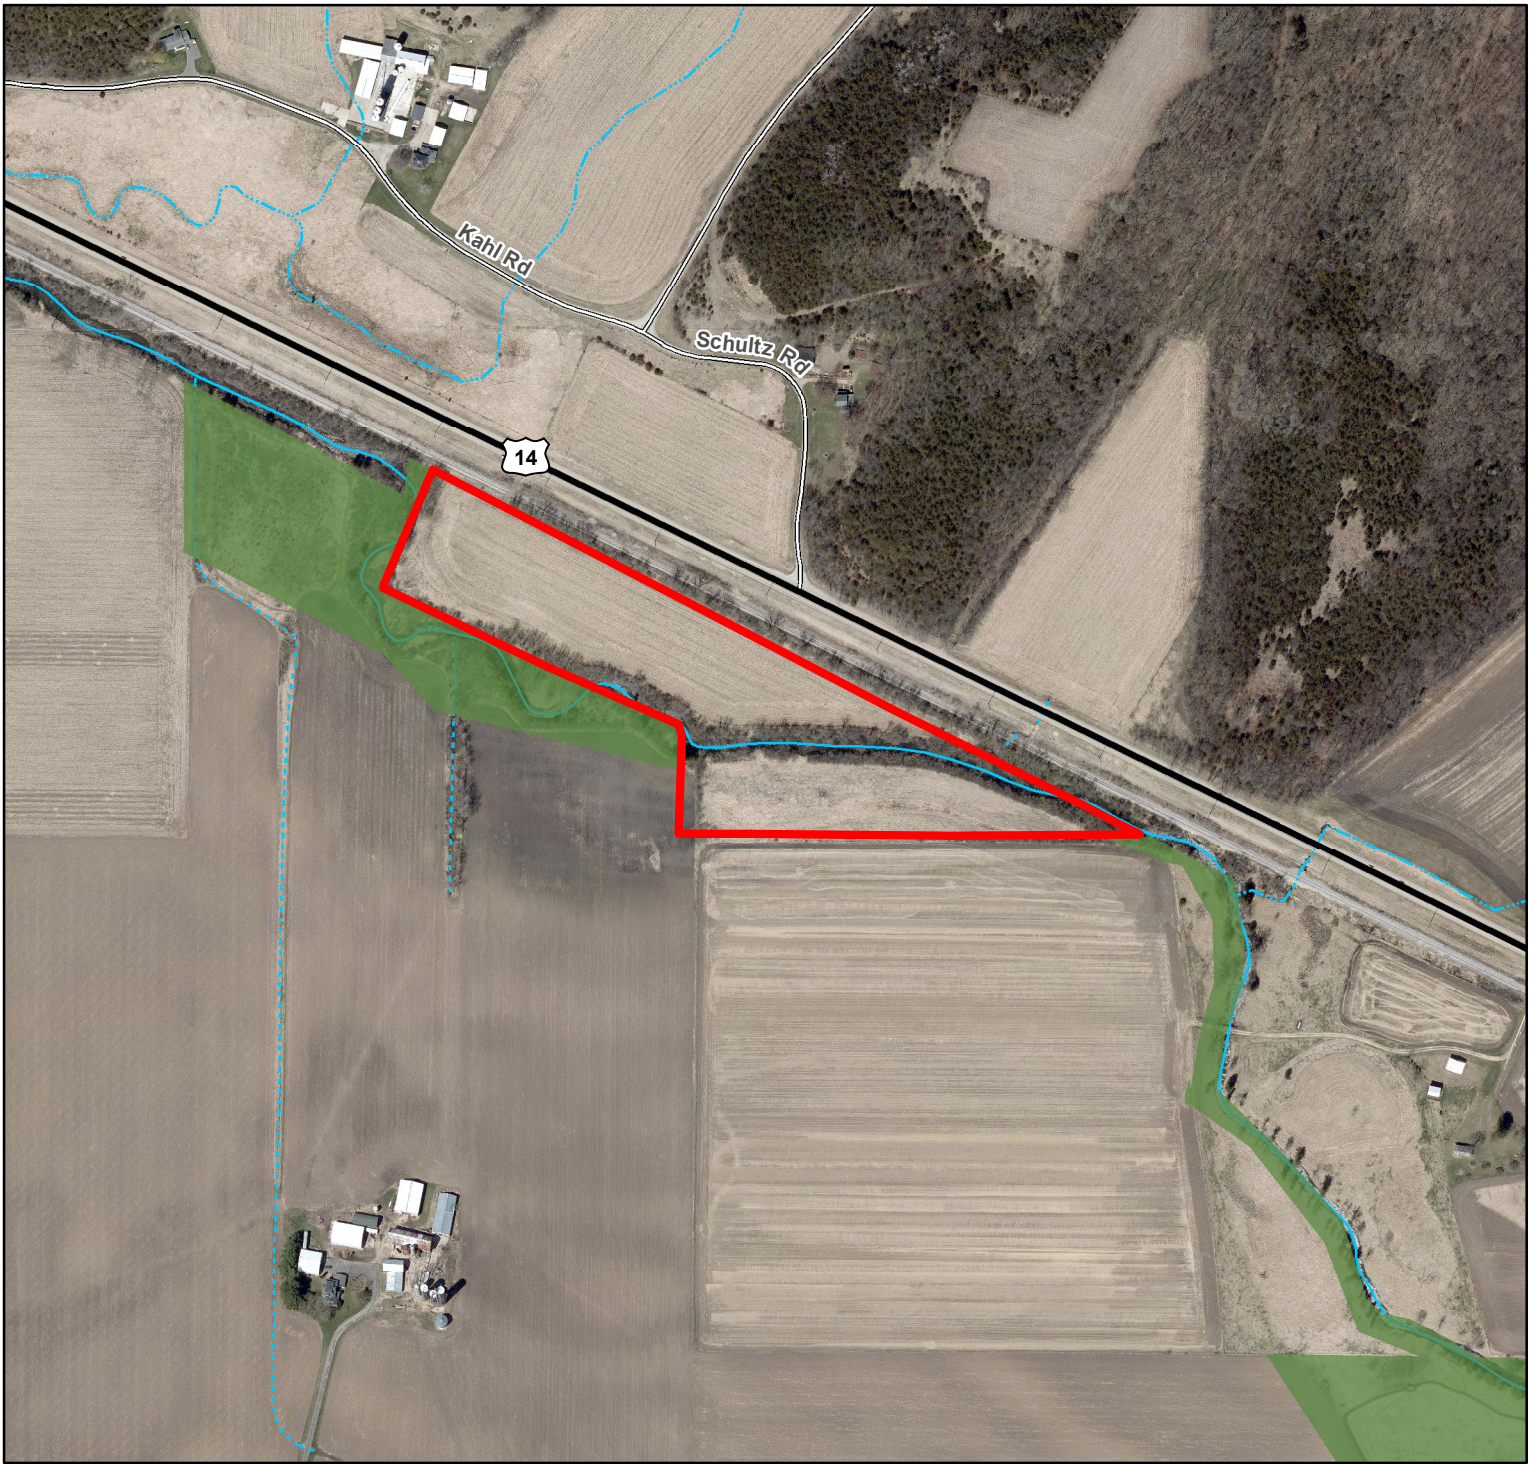

SRR Properties LLC, approx. 14.6 acres, T. Black Earth
Black Earth Creek NRA / Black Earth Creek Fishery Area

-  Subject Parcel
-  WI DNR owned

0 500
Feet